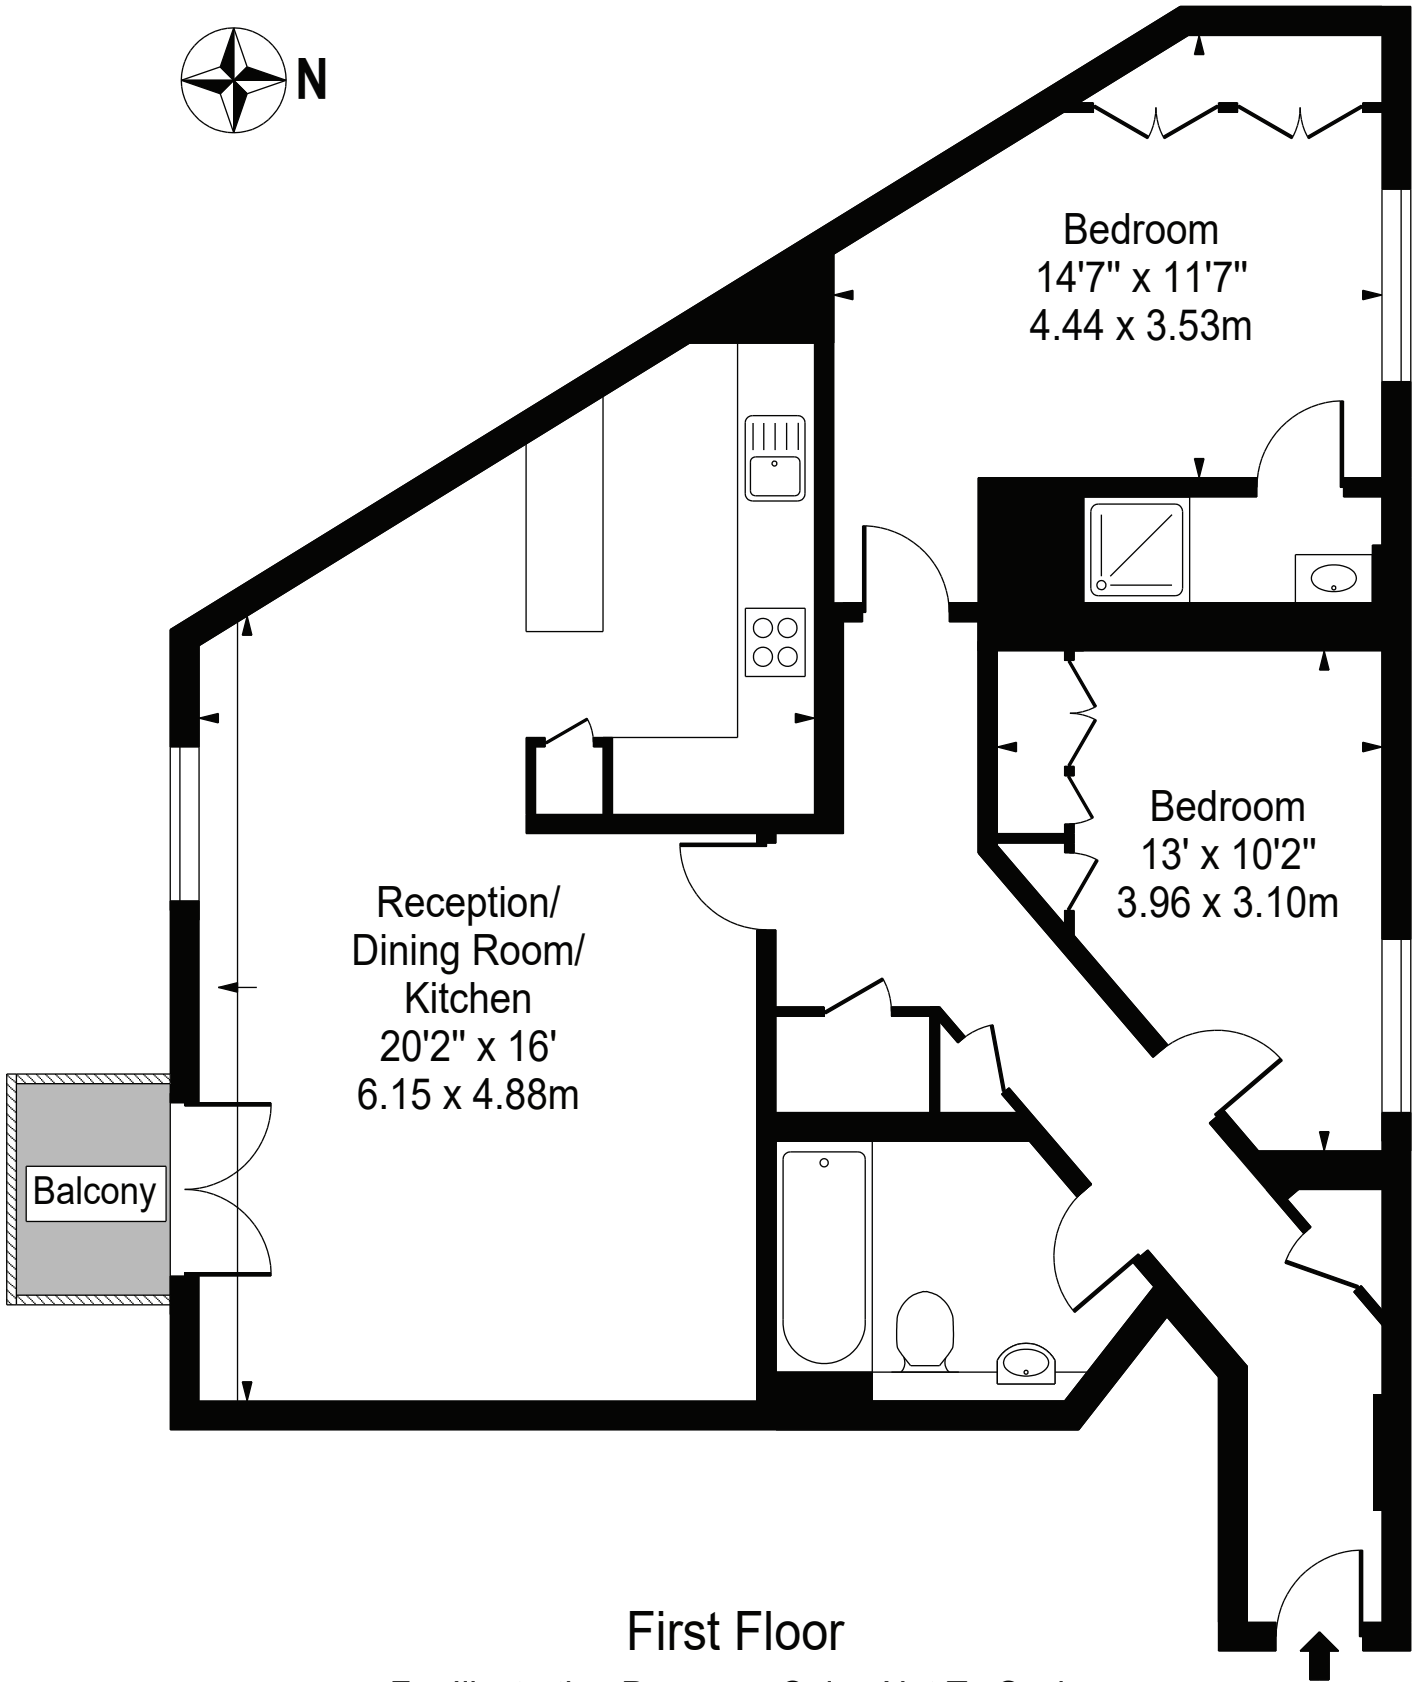

# Trafalgar Court

Approx. Gross Internal Area 894 Sq Ft - 83.06 Sq M

First Floor

For Illustration Purposes Only - Not To Scale

This floor plan should be used as a general outline for guidance only and does not constitute in whole or in part an offer or contract. Any intending purchaser or lessee should satisfy themselves by inspection, searches, enquiries and full survey as to the correctness of each statement. Any areas, measurements or distances quoted are approximate and should not be used to value a property or be the basis of any sale or let.